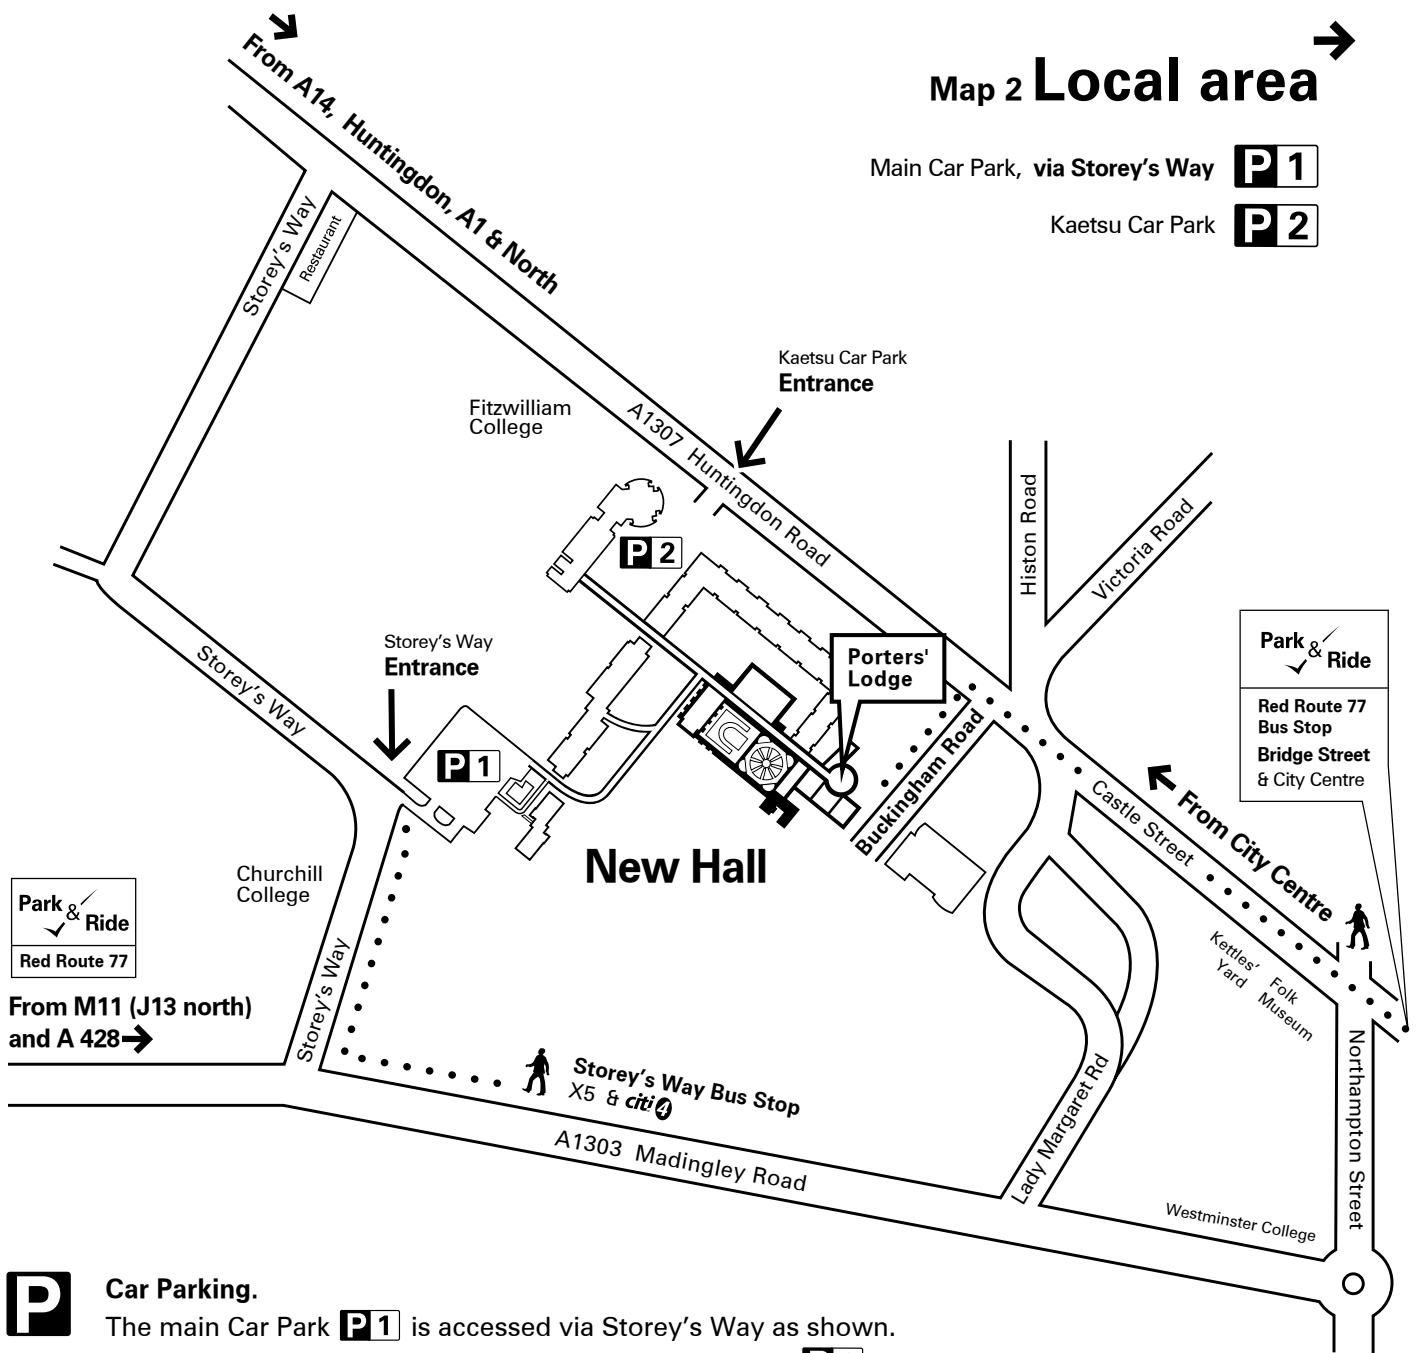

Map 2 Local area

Main Car Park, via Storey's Way **P1**
 Kaetsu Car Park **P2**

Car Parking.

The main Car Park **P1** is accessed via Storey's Way as shown.
 Limited Car Parking available within the Kaetsu Car Park **P2** off Huntingdon Road.

To exit Storey's Way car park you will need to draw your car level with the last post on the left hand side to activate the automatic sensor that opens the gate.
 If you experience difficulties, contact the Duty Porter by pressing the buzzer on the right of the gate.

There is good road access to New Hall, but we do, as does all of Cambridge, experience problems with car parking at times, so if possible, please share your cars or use the Park & Ride service.

Park and Ride is just a few stops away. Red route 77, alight at **Bridge Street** and walk up to the College via Castle Street.

There are several buses that operate along Huntingdon Road from the city centre.
 There is a bus stop outside New Hall.

For train times and information call - 08457 48 49 50